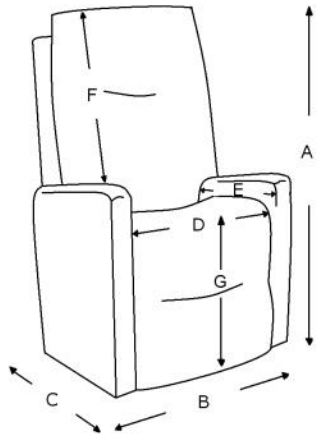

JASPER LIFT CHAIR

LIFT CHAIR

A = 104cm
B = 75cm
C = 76cm
D = 57cm
E = 53cm
F = 63cm
G = 49cm

Approx measurements

Also Available:

Burch

The Jasper Lift Chair offers the ability to recline, sit or stand at the touch of a button. Ideal for those with limited mobility or recovering from an injury. Available in a lush fabric finish for ultimate comfort.

- Wired Hand Control
- 135KG Weight Rated

Avante
INSPIRED LIFESTYLE

COLOURS

BURCH FABRIC
GRANITE FABRIC