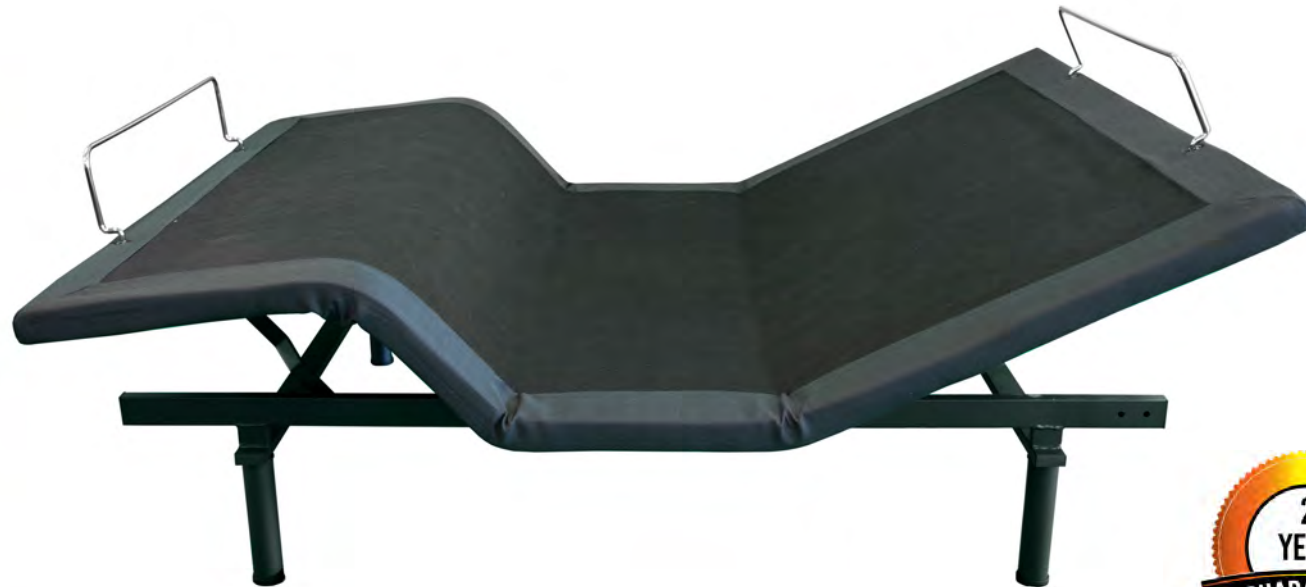

# VITO MINI

## ESSENTIAL LIVING

- Vito Voice Activation Kit *available separately*  
(Control the bed using voice commands!)

ADJUSTABLE BED

250KG  
WEIGHT RATED

USB CHARGE PORTS

WIRELESS HAND CONTROL

**Avante**  
INSPIRED LIFESTYLE

The Avante Vito Mini adjustable base is an entry level base that offers essential mobility functionality. The base is designed with basic head and foot adjustability as well as a position memory storage function allowing the user to save and return to their favourite position. The Vito Mini base also features a wireless remote with built in flashlight and one USB charging port beneath the base.

It is an ideal choice for those who seek a convenient lifestyle and basic adjustability.

- Head and Foot Adjustability
- Wireless Hand Control
- Memory Function
- USB Charging port
- Hand Control Flashlight
- 250kg Weight Rated