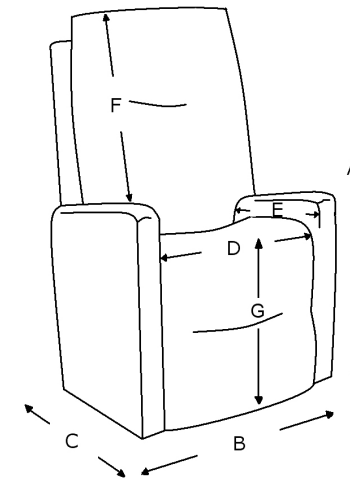

## LIFT CHAIR

*Avante*  
INSPIRED LIFESTYLE

A = 110 cm  
B = 84 cm  
C = 78 cm  
D = 55 cm  
E = 48.5 cm  
F = 69 cm  
G = 47 cm

Luxury with a touch of class, the Preston Lift Chair provides excellent support. With the ability to recline, sit or stand at the touch of a button the Preston Lift Chair is ideal for those with limited mobility or recovering from an injury. It's equipped with dual-motor lift and recline actions and a stronger 3-motor vibration massage unit. It features several different massage settings including a timer and massage intensity adjustability.