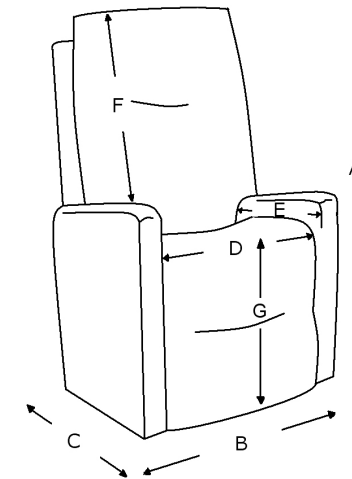

- Dual Motor Lift & Recline
- 3 Strong Vibration Massage Motors
- Multi-Function Wired Controller
- Washable Head & Armrest Covers
- Battery Backup
- 180KG Weight Rated

- A = 106 cm
- B = 89 cm
- C = 89 cm
- D = 55 cm
- E = 49.5 cm
- F = 68 cm
- G = 47 cm